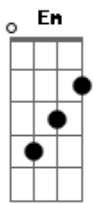

Jamiroquai - Tallulah

tom:
Dm
She's gone away Dm Gm
Flying out on a jet plane Em A7 Em A7
Told me, she won't be back again Dm Gm
And Talullah is her name Em A7 Em A7
Well, I got this thing, girl Dm Gm
I wanted to say to you Em A7 Em A7
Talullah, I'm still missing you Dm
Baby, can't you stop that plane Gm
Turn it around, I still love you, baby Em A7 Em A7
Tell the captain I'm to blame Dm Gm
There's ink stained with tears Em A7 Em A7
All these letters from my heavy heart Dm Gm
This is what I always feared Em A7 Em A7
Sparks would fly and we would break apart Dm
But I've got this thing Gm
Girl I wanted to say to you Em A7
Talullah I'm still missing you Em A7
I miss you so Dm
Baby can you stop that plane
Turn it around Gm
I still love you babe Em A7

Tell the captain that I'm to blame Em A7
I'm to blame Dm
You've gotta stop that plane Gm Em A7
Turn it around, turn it around Em
You gotta stop A7 Dm
You gotta stop it now and turn it around
You're my magic star Gm
Don't you fly too far from me Em A7
From me, from me Em A7
Can't you see Bb
There's a hole in my soul Gm
And I'm losing control A
And it's not too late A
For you to be my magic star A A
Come and see me baby Bb
So solitaire Gm
I think of your midnight hair A
And it's still the same A A
Cos you're on my brain A
Gotta stop that plane
Come and see me baby
[Final] Dm Gm Em
A7 Em A7

Acordes

© ukulele-chords.com