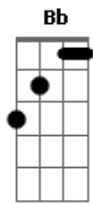

© ukulele-chords.com