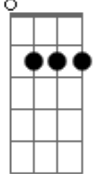

Tom: G

Intro: G

Primeiro verso:

G
Long drive, long night. The best night of my life.
With you, riding. Your hand on my hand.
The thought of arriving kind of feels like dying.
I don't want to go home and be alone.
Could we stay out, could you
Drive a little slower, don't matter where we're going.
As long as I'm with you. We can take the long way.

Segundo verso:

G
Chevy Nova, front seat sofa.
Getting closer to you.
Drive a little slower, don't matter where we're going.
As long as I'm with you. We can take the long way.

Refrão:

Em
Drive a little slower, not ready to go home,
I'd rather stay with you.
We can take the long way out.
To the country, out of town.
Let's get lost, I don't wanna be found.
Let's get away now.

Em
And be careful not to crash.
There's no defrost and we're steaming the glass.
You and the road have a generous shoulder.
We can pull over and say we took the long way.

Variação:

C D Em
Head lights, strobe lights.
I can see you, but not quite.
I can feel you inside.
The timing is just right.
The moment, I don't want to go home.

Refrão:

G G7M
We can take the long way out.
Waoh Waoh Waohwaohwaoh
We can take the long way out.
Waoh Waoh Waohwaohwaoh
Drive a little slower, don't matter where we're going now.
Waoh.
Drive a little slower, don't matter where we're going now.
Waoh.
Drive a little slower, don't matter where we're going.
I'd rather stay with you, we can can take the long way.
Long drive, long night. The best night of my life.

Acordes

G7M