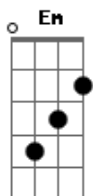

© ukulele-chords.com