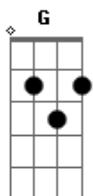

Jesse y Joy - Echoes of Love

Tom: G

Intro 2x: Em C G Bm

Primeira Parte:

Em
I'm wide awake in a dream
C
You won't let me fall asle ep
G **Bm**
'Cause I smell your skin on my pillow

Em
I see your face in the dark
C
Falling like a shooting star
G **Bm**
I wish for you out my window

Pré-refrão:

Em **D** **C**
I still feel you lying here with me
Em **D**
I still hear the sound
C
Of your heartbeat

Refrão:

G
Nothing left to say now
D
Every word is worn out
Em
You and I are almost gone
C
Fading like a broken song
G
And if I really listen
Bm
I hear you in the distance
Em **D** **C**
Baby all we got left of us
Are echoes of lo_____ve
G **Bm**
Lo_____ve

Segunda Parte:

Em
Picture perfect memories
C
On my walls hunting me
G **Bm**
I see your smile and I break down

Pré-refrão:

Em **D** **C**
Feel you far away so close
Em **D** **C**

I'm holding on but you let go

You let go

Refrão:

G
Nothing left to say now
D
Every word is worn out
Em
You and I are almost gone
C
Fading like a broken song
G
And if I really listen
Bm
I hear you in the distance
Em **D** **C**
Baby all we got left of us
Are echoes of lo_____ve
G **Bm**
Echoes of lo_____ve

Terceira Parte:

Em **D** **G** **C**
They go on and on and on and on
Em **D** **C**
They go on and on and on and on

Base Solo:

G **Bm** **Em** **C**
G **Bm** **Em** **D** **C**

Solo:

Refrão:

G
Nothing left to say now
D
Every word is worn out
Em
You and I are almost gone
C
Fading like a broken song
G
And if I really listen
Bm
I hear you in the distance
Em **D** **C**
Baby all we got left of us
Are echoes of lo_____ve
G **C**
Echoes of lo_____ve
Em **C**
Echoes of lo_____ve
G **C**
Echoes of lo_____ve
Em **D** **C**
Echoes of lo_____ve
Em **C** **G** **Bm**

Acordes

© ukulele-chords.com