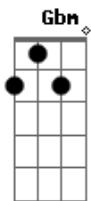

A
Chuva, sol, chuva sol
D
Sol e chuva, chuva, sol
Bm
Sol na chuva
G
E você na minha garupa

Acordes

© ukulele-chords.com

© ukulele-chords.com

© ukulele-chords.com

© ukulele-chords.com

© ukulele-chords.com

© ukulele-chords.com