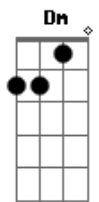

Jim Croce - Time In a Bottle

tom:

Intro: Dm Dm Dm
Dm Gm A7

[Primeira Parte]

If I could save time in a bottle
The first thing that I'd like to do
Is to save every day till eternity passes away
Just to spend them with you

If I could make days last forever
If words could make wishes come true
I'd save every day like a treasure and then
Again, I would spend them with you

[Refrão]

But there never seems to be enough time
To do the things you want to do Once you find them
I've looked around enough to know
That you're the one I want to go through time with

(Dm Dm Dm)
(Dm Gm A7)

[Segunda Parte]

If I had a box just for wishes

Acordes

© ukulele-chords.com