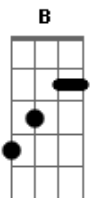

© ukulele-chords.com