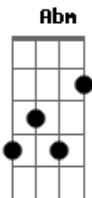

© ukulele-chords.com