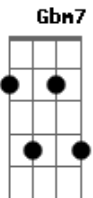

© ukulele-chords.com