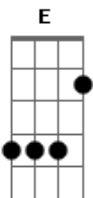

© ukulele-chords.com