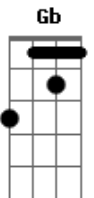

© ukulele-chords.com