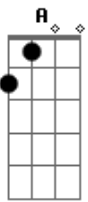

God speed your love to.....
me

Lonely rivers flow to the sea, to the sea
To the open arms of the sea..

Lonely rivers sigh wait for me, wait for me
I'll be coming home, wait for me..

Acordes

© ukulele-chords.com