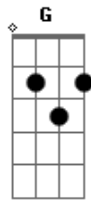

John Lennon - I Don't Wanna Face It

tom:

Intro: D Bm D Bm
D Bm D Bm

[Primeira Parte]

D Bm
Say you're looking for a place to go
D Bm
Where nobody knows your name
D Bm
You're looking for oblivion
D Bm
With one eye on the Hall of Fame

[Refrão]

D Bm
I don't wanna face it! Oh no!
D Bm

I don't wanna face it! No, no, no, no!
G D Bm
Well I can sing for my supper, but I just can't make it
(D Bm D Bm)

[Solo] D Bm D Bm

D Bm D Bm
D Bm D Bm
D Bm D Bm

[Terceira Parte]

D Bm
Well now you're looking for a world of truth
D Bm
Trying to find a better way
D Bm
The time has come to see yourself
D Bm
You always look the other way

[Refrão]

D Bm
I don't wanna face it! Oh no!
D Bm
I don't wanna face it! No, no, no, no!
G Bm
Well I can see the promised land, and I know I can make it
(D Bm D Bm)

[Final]

D Bm
I don't wanna face it! Oh no!
D Bm
I don't wanna face it! Oh no!
D Bm
I don't wanna face it! Oh no!
D Bm
I don't wanna face it!

Acordes

© ukulele-chords.com

© ukulele-chords.com

© ukulele-chords.com