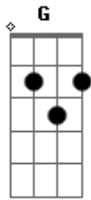

John Lennon - The Happy Rishikesh Song

tom:
C
[Primeira Parte]

C Am C Am
All you've got to do is just say this little word
C Am G
I know it sounds absurd but it's true
C Am C Am
The magic in the mantras will give you all the answers
C G C
So swallow this that's all you've got to do

[Segunda Parte]

G G7
Everything you need is here

C C Am C
And everything that's not here is not there
G G7 G
And if there's something missing in the God almighty plan
C Am C Am
Could it be you need a woman

But still

[Terceira Parte]

Dm
I feel so suicidal
Am
Something is wrong
Dm
I just can dig it
Am
Something is wrong

Acordes

© ukulele-chords.com

© ukulele-chords.com

© ukulele-chords.com

© ukulele-chords.com