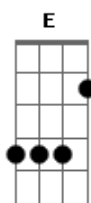

© ukulele-chords.com