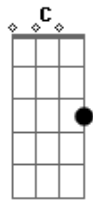

© ukulele-chords.com