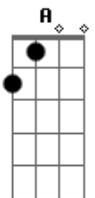

John Mayer - Home Life

tom:

Intro: A D A D
A D A D

[Primeira Parte]

A D
I think I'm going to stay home
A D
Have myself a home life
A D
Sitting in the slow-mo
A D
And listening to the daylight
A D
I am not a nomad
A D
I am not a rocket man
A D
I was born a house cat
A D
By the slight of my mother's hand
A
I think I'm going to stay home

[Pré-Refrão]

A D A D
I want to live in the center of a circle
A D A D
I want to live on the side of a square
A D A D
I used to be in my M-Z now
A D A D
You'll never find me 'cause my name isn't there

[Refrão]

C2
Home life
C2
Been holding out for a home life
A D A D
My whole life

[Segunda Parte]

A D
I want to see the end game
A D
I want to learn her last name
A D
Finish on a Friday
A D
And sit in traffic on the highway
A D
See, I refuse to believe
A D
That my life's going to be
A D
Just some string of incompletes
A D A D C2
Never to lead me to anything remotely close to a home life

[Refrão]

Acordes

© ukulele-chords.com