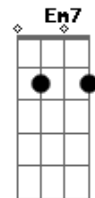

© ukulele-chords.com

C2
Been holding out for a home life
A D A D
My whole life

[Ponte]

F
I can tell you this much
Ii will marry just once
C
And if it doesn't work out
Give her half of my stuff
A A A
It's fine with me
Bm7
We said eternity
F
And I will go to my grave
With the life that I gave
C
Not just some melody line

On a radio wave
A A A
It dissipates
Bm7
And soon evaporates
F
But home life doesn't change
(home life doesn't change)

[Pré-Refrão]

A D A D
I want to live in the center of a circle
A D A D
I want to live on the side of a square
A D A D
I'd love to walk to where we both can talk, but
A D A D
I've got to leave you cause my ride is here

[Refrão]

F2
In my home life
C
You take the home life
F2
You keep the home life
Em7
I'll come back for the home life
I promise
Home life I promise
A D A D
Life
A D A D
Home life
A D A D
Home life