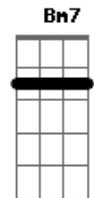

© ukulele-chords.com