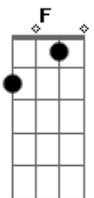

© ukulele-chords.com