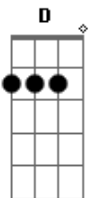

© ukulele-chords.com