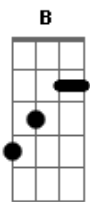

© ukulele-chords.com