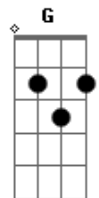

John Mayer - Wild Blue

tom:

Intro: Am C F Dm
Am C F Dm

Am C
Never seen the sun before
F Dm
Lying on the ocean floor
Am C
I'm walking through the wilderness
F Dm
And living off the loneliness

G C F
Oh wild blue, deeper than I ever
Knew
G C F
Wild blue on a bed of grey
G C
Oh baby, what a wild blue
F
I found myself when I lost you

(G Am G Am Dm)
(Am C F Dm)
(Am C F Dm)

Am C
All the tears I meant to cry
F Dm
Dance across the evening sky
Am C
And in my sorrow I can see
F Dm
That missing you belongs to me

G C F
Oh wild blue, deeper than I ever

Acordes

© ukulele-chords.com

© ukulele-chords.com

© ukulele-chords.com

© ukulele-chords.com

© ukulele-chords.com

Knew
G C F
Wild blue on a bed of grey
G C
Oh baby, what a wild blue
F
I found myself when I lost you

(G Am G Am Dm)
(Am C F Dm)
(Am C F Dm)
(Am C F Dm)

G C
Oh wild blue, deeper than
F
I ever knew
G C F
Wild blue since you went away
G C
Oh baby, what a wild blue
F
I found myself when I lost you

(G Am)

G Am
And you'll never know
G Am Dm
The unlikely beauty in letting you go