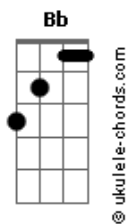

John Michael Howell - A Thousand Years (Feat. Jvke & Zvc)

tom:

Bb (forma dos acordes no tom de G)

Capostrate na 3ª casa

Intro: Em C D
Em C D

Em C. D
I was a kid looking for love, full of hope inside
Em C. D
But time was never kind to me, my heart grew cold as ice
Em C. D
All out of luck, thought I was stuck, alone for all my life
Em C. D
But I was proven wrong the moment I looked in your eyes

Am
It's true, until I'm in the grave

B
Darling, I'll love you

C
For a thousand years, dear

Em G. D
Time is nothing when I'm here with you, oh-oh-oo

C Em
All my fears, tears, those memories

G D
They disappear with you, oh-oh-oo

Am Em. C
Till I turn into dust, I'll carry this love, my dear

D
For a thousand years

(Em. C. D)
(Em C D)

Em C. D
Saw very soon, something will bloom, like a lotus flower

Em C. D
The bluest Moon will soon be Sun and turn to golden hour

Em C. D
Hours and days, lost in your gaze, losing track of time

Em C. D
Learning how to slow it down, appreciate our lives

Am
Just know, until I'm in the grave

Acordes

B
Darling, I'll love you

C
For a thousand years, dear

Em G. D
Time is nothing when I'm here with you, oh-oh-oo

C Em
All my fears, tears, those memories

G D
They disappear with you, oh-oh-oo

Am Em G
Till I turn into dust, I'll carry this love, my dear

D
For a thousand years

Em
Oh-oo, ayy

Am
Set it all on fire, let it burn up brighter

C
Love is a flame, and it's dancing away

D
To David playing on a lyre

Am
Set it all on fire, let the smoke go higher

B
'Cause darling, I'll love you

C
For a thousand years, dear

Em G. D
Time is nothing when I'm here with you, oh-oh-oo

C Em
All my fears, tears, those memories

G D
They disappear with you, oh-oh-oo

Am Em
Till the air leaves my lungs, with each breath I'll hold you near

Am Em. G
Till I turn into dust, I'll carry this love, my dear

Eb F Bb
For a thousand years