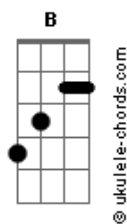

John Michael Howell - A Thousand Years (Feat. Jvke & Zvc)

tom:

Bb (forma dos acordes no tom de G)

Capostrate na 3ª casa

Intro: Em C D
Em C D

Em C. D
I was a kid looking for love, full of hope inside
Em C. D
But time was never kind to me, my heart grew cold as ice
Em C. D
All out of luck, thought I was stuck, alone for all my life
Em C. D
But I was proven wrong the moment I looked in your eyes

Am
It's true, until I'm in the grave

B
Darling, I'll love you

C
For a thousand years, dear

Em G. D
Time is nothing when I'm here with you, oh-oh-oo

C Em
All my fears, tears, those memories

G D
They disappear with you, oh-oh-oo

Am Em. C
Till I turn into dust, I'll carry this love, my dear

D
For a thousand years

(Em. C. D)
(Em C D)

Em C. D
Saw very soon, something will bloom, like a lotus flower

Em C. D
The bluest Moon will soon be Sun and turn to golden hour

Em C. D
Hours and days, lost in your gaze, losing track of time

Em C. D
Learning how to slow it down, appreciate our lives

Am
Just know, until I'm in the grave

Acordes

B
Darling, I'll love you

C
For a thousand years, dear

Em G. D
Time is nothing when I'm here with you, oh-oh-oo

C Em
All my fears, tears, those memories

G D
They disappear with you, oh-oh-oo

Am Em G
Till I turn into dust, I'll carry this love, my dear

D
For a thousand years

Em
Oh-oo, ayy

Am
Set it all on fire, let it burn up brighter

C
Love is a flame, and it's dancing away

D
To David playing on a lyre

Am
Set it all on fire, let the smoke go higher

B
'Cause darling, I'll love you

C
For a thousand years, dear

Em G. D
Time is nothing when I'm here with you, oh-oh-oo

C Em
All my fears, tears, those memories

G D
They disappear with you, oh-oh-oo

Am Em
Till the air leaves my lungs, with each breath I'll hold you near

Am Em. G
Till I turn into dust, I'll carry this love, my dear

Eb F Bb
For a thousand years