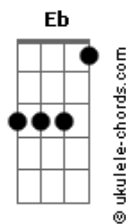

John Michael Howell - A Thousand Years (Feat. Jvke & Zvc)

tom:

Bb (forma dos acordes no tom de G)

Capostrate na 3ª casa

Intro: Em C D
Em C D

Em C. D
I was a kid looking for love, full of hope inside
Em C. D
But time was never kind to me, my heart grew cold as ice
Em C. D
All out of luck, thought I was stuck, alone for all my life
Em C. D
But I was proven wrong the moment I looked in your eyes

Am
It's true, until I'm in the grave

B
Darling, I'll love you

C
For a thousand years, dear

Em G. D
Time is nothing when I'm here with you, oh-oh-oo

C Em
All my fears, tears, those memories

G D
They disappear with you, oh-oh-oo

Am Em. C
Till I turn into dust, I'll carry this love, my dear

D
For a thousand years

(Em. C. D)
(Em C D)

Em C. D
Saw very soon, something will bloom, like a lotus flower

Em C. D
The bluest Moon will soon be Sun and turn to golden hour

Em C. D
Hours and days, lost in your gaze, losing track of time

Em C. D
Learning how to slow it down, appreciate our lives

Am
Just know, until I'm in the grave

Acordes

B
Darling, I'll love you

C
For a thousand years, dear

Em G. D
Time is nothing when I'm here with you, oh-oh-oo

C Em
All my fears, tears, those memories

G D
They disappear with you, oh-oh-oo

Am Em G
Till I turn into dust, I'll carry this love, my dear

D
For a thousand years

Em
Oh-oo, ayy

Am
Set it all on fire, let it burn up brighter

C
Love is a flame, and it's dancing away

D
To David playing on a lyre

Am
Set it all on fire, let the smoke go higher

B
'Cause darling, I'll love you

C
For a thousand years, dear

Em G. D
Time is nothing when I'm here with you, oh-oh-oo

C Em
All my fears, tears, those memories

G D
They disappear with you, oh-oh-oo

Am Em
Till the air leaves my lungs, with each breath I'll hold you near

Am Em. G
Till I turn into dust, I'll carry this love, my dear

Eb F Bb
For a thousand years