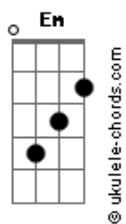

John Michael Howell - A Thousand Years (Feat. Jvke & Zvc)

tom:

Bb (forma dos acordes no tom de G)

Capostrate na 3ª casa

Intro: Em C D
Em C D

Em C. D
I was a kid looking for love, full of hope inside
Em C. D
But time was never kind to me, my heart grew cold as ice
Em C. D
All out of luck, thought I was stuck, alone for all my life
Em C. D
But I was proven wrong the moment I looked in your eyes

Am
It's true, until I'm in the grave

B
Darling, I'll love you

C
For a thousand years, dear

Em G. D
Time is nothing when I'm here with you, oh-oh-oo

C Em
All my fears, tears, those memories

G D
They disappear with you, oh-oh-oo

Am Em. C
Till I turn into dust, I'll carry this love, my dear

D
For a thousand years

(Em. C. D)
(Em C D)

Em C. D
Saw very soon, something will bloom, like a lotus flower

Em C. D
The bluest Moon will soon be Sun and turn to golden hour

Em C. D
Hours and days, lost in your gaze, losing track of time

Em C. D
Learning how to slow it down, appreciate our lives

Am
Just know, until I'm in the grave

Acordes

B
Darling, I'll love you

C
For a thousand years, dear

Em G. D
Time is nothing when I'm here with you, oh-oh-oo

C Em
All my fears, tears, those memories

G D
They disappear with you, oh-oh-oo

Am Em G
Till I turn into dust, I'll carry this love, my dear

D
For a thousand years

Em
Oh-oo, ayy

Am
Set it all on fire, let it burn up brighter

C
Love is a flame, and it's dancing away

D
To David playing on a lyre

Am
Set it all on fire, let the smoke go higher

B
'Cause darling, I'll love you

C
For a thousand years, dear

Em G. D
Time is nothing when I'm here with you, oh-oh-oo

C Em
All my fears, tears, those memories

G D
They disappear with you, oh-oh-oo

Am Em
Till the air leaves my lungs, with each breath I'll hold you near

Am Em. G
Till I turn into dust, I'll carry this love, my dear

Eb F Bb
For a thousand years