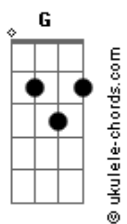

John Michael Howell - A Thousand Years (Feat. Jvke & Zvc)

tom:

Bb (forma dos acordes no tom de G)

Capostrate na 3ª casa

Intro: Em C D
Em C D

Em C. D
I was a kid looking for love, full of hope inside
Em C. D
But time was never kind to me, my heart grew cold as ice
Em C. D
All out of luck, thought I was stuck, alone for all my life
Em C. D
But I was proven wrong the moment I looked in your eyes

Am
It's true, until I'm in the grave

B
Darling, I'll love you

C
For a thousand years, dear

Em G. D
Time is nothing when I'm here with you, oh-oh-oo

C Em
All my fears, tears, those memories

G D
They disappear with you, oh-oh-oo

Am Em. C
Till I turn into dust, I'll carry this love, my dear

D
For a thousand years

(Em. C. D)
(Em C D)

Em C. D
Saw very soon, something will bloom, like a lotus flower

Em C. D
The bluest Moon will soon be Sun and turn to golden hour

Em C. D
Hours and days, lost in your gaze, losing track of time

Em C. D
Learning how to slow it down, appreciate our lives

Am
Just know, until I'm in the grave

Acordes

B
Darling, I'll love you

C
For a thousand years, dear

Em G. D
Time is nothing when I'm here with you, oh-oh-oo

C Em
All my fears, tears, those memories

G D
They disappear with you, oh-oh-oo

Am Em G
Till I turn into dust, I'll carry this love, my dear

D
For a thousand years

Em
Oh-oo, ayy

Am
Set it all on fire, let it burn up brighter

C
Love is a flame, and it's dancing away

D
To David playing on a lyre

Am
Set it all on fire, let the smoke go higher

B
'Cause darling, I'll love you

C
For a thousand years, dear

Em G. D
Time is nothing when I'm here with you, oh-oh-oo

C Em
All my fears, tears, those memories

G D
They disappear with you, oh-oh-oo

Am Em
Till the air leaves my lungs, with each breath I'll hold you near

Am Em. G
Till I turn into dust, I'll carry this love, my dear

Eb F Bb
For a thousand years