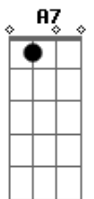

© ukulele-chords.com