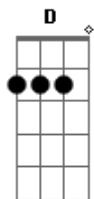

© ukulele-chords.com