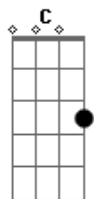

© ukulele-chords.com