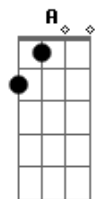

Johnny Cash - Salty Dog

Tom: A

(com acordes na forma de G)

Capo 2

Capo 2

Intro: chords:

A7 D G C (twice)

Riff going into the first verse:

```
      A7
E|-----0-
B|-----2-
G|-----0-
D|-----2-
A-3-2-1-0-
E|-----
```

A7
Standin on the corner with the low down blues

D
Great big hole in the bottom of my shoes

G C
Honey let me be your Salty Dog

CHORUS

A7
Let me be your Salty Dog
D

Or I won't be your man at all
G C
Honey let me be your Salty Dog

Looky here Sal, well I know you
Run down stockin' and a worn out shoe
Honey let me be your Salty Dog

Chorus

Solo

Down in the wildwood sitting on a log
Finger on the trigger and eye on the hog
Honey let me be your Salty Dog

Chorus

Well I pulled that trigger and they said go
Shot fell over in Mexico
Honey let me be you Salty Dog

Chorus

Solo

Chorus

Chorus

Acordes

© ukulele-chords.com