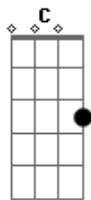

Johnny Mandel - Suicide Is Painless

Tom: **D**

(com acordes na forma de **C**)

Capostrate na 2ª casa

This is the beautiful theme song to MASH.

Slap a capo on the 2nd fret and you're good to go.

Intro: **Am**

CHORUS

Suicide is Painless
It brings on many changes
And I can take or leave it if I please

ENDING

Dm **Dm** **G** **G**
And you can do the same thing if you please
Am **Am**

Acordes

© ukulele-chords.com

© ukulele-chords.com