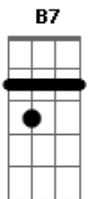

© ukulele-chords.com