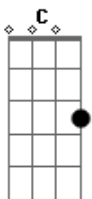

© ukulele-chords.com