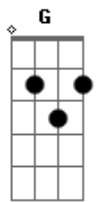

Journey - Never Walk Away

Tom: **D**

E
So young in love they couldn't wait
A
Said their vows had to run away
Dbm **A** **B**
Suddenly, they felt their lives had changed

E
They believed their hearts were strong
A
Just to find they couldn't get along
Dbm **A** **B**
The dream they shared had slowly come undone

(Chorus)

G
Will she go or will she stay
C
Fool herself for one more day
Em **C** **D**
Don't give up Never Walk Away
G
Love's the promise that he made
C
In his heart it still remains
Em **C** **D**
Don't give up Never Walk Away

Same for rest of song. The break for the guitar solo goes to B.

Acordes

© ukulele-chords.com

© ukulele-chords.com

© ukulele-chords.com

© ukulele-chords.com

© ukulele-chords.com

© ukulele-chords.com