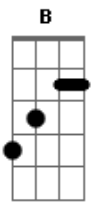

Journey - Never Walk Away

Tom: **D**

E
So young in love they couldn't wait
A
Said their vows had to run away
Dbm **A** **B**
Suddenly, they felt their lives had changed

E
They believed their hearts were strong
A
Just to find they couldn't get along
Dbm **A** **B**
The dream they shared had slowly come undone

(Chorus)

G
Will she go or will she stay
C
Fool herself for one more day
Em **C** **D**
Don't give up Never Walk Away
G
Love's the promise that he made
C
In his heart it still remains
Em **C** **D**
Don't give up Never Walk Away

Same for rest of song. The break for the guitar solo goes to B.

Acordes

© ukulele-chords.com

© ukulele-chords.com

© ukulele-chords.com

© ukulele-chords.com

© ukulele-chords.com

© ukulele-chords.com