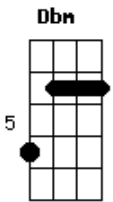

Journey - Never Walk Away

Tom: **D**

E
So young in love they couldn't wait
A
Said their vows had to run away
Dbm **A** **B**
Suddenly, they felt their lives had changed

E
They believed their hearts were strong
A
Just to find they couldn't get along
Dbm **A** **B**
The dream they shared had slowly come undone

(Chorus)

G
Will she go or will she stay
C
Fool herself for one more day
Em **C** **D**
Don't give up Never Walk Away
G
Love's the promise that he made
C
In his heart it still remains
Em **C** **D**
Don't give up Never Walk Away

Same for rest of song. The break for the guitar solo goes to B.

Acordes

© ukulele-chords.com

© ukulele-chords.com

© ukulele-chords.com

© ukulele-chords.com

© ukulele-chords.com

© ukulele-chords.com