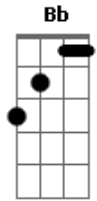

Ka'au Crater Boys - Black Water

Tom: D

D Am D Am D
 Well, I built me a raft and she's ready for floatin'
 Am D Am D
 ol' Mississippi, she's callin' my name
 Am D Am D
 Catfish are jumpin' that paddle wheel thumpin'
 Am D Am D
 Black water keeps rollin' on down to the sea
 Chorus

A Em A Em
 keep on shinin' your light, gonna make every thing
 A Em

wo mama, gonna make everything all right
 D Am D Am A
 Em
 Well I ain't got no worries 'cause I ain't in no hurry at all
 Instrumental

Am D
 come and dance with your daddy all night long, I'd like
 to...Repeat an fade

Acordes

© ukulele-chords.com

© ukulele-chords.com

© ukulele-chords.com

© ukulele-chords.com

© ukulele-chords.com

© ukulele-chords.com