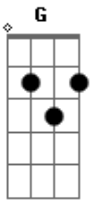

Ka'au Crater Boys - Black Water

Tom: D

D Am D Am D
 Well, I built me a raft and she's ready for floatin'
 Am D Am D
 ol' Mississippi, she's callin' my name
 Am D Am D
 Catfish are jumpin' that paddle wheel thumpin'
 Am D Am D
 Black water keeps rollin' on down to the sea
 Chorus

Am D
 come and dance with your daddy all night long, I'd like
 to...Repeat an fade

Acordes

© ukulele-chords.com

© ukulele-chords.com

© ukulele-chords.com

© ukulele-chords.com

© ukulele-chords.com

© ukulele-chords.com