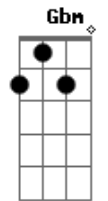

© ukulele-chords.com