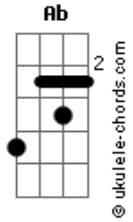

Kalandra - Wonderland

tom:
Intro: Dbm E Dbm E

Dbm E
Far out, away from man
Dbm E
I find my wonderland
Dbm E
I fall asleep beneath the trees
Dbm E
Close my eyes as if to leave

[Refrão]

A7M Gbm Dbm
And if you wonder where I've been
A Gbm B
I have retreated to scale the mountain
A7M Gbm Dbm
Don't worry bout me or where I am
A Am C Ab
I'm in my wonderland, in my wonderland

Dbm E
Oooooh ooh oooooh
Dbm E
Oooooh ooh oooooh

Dbm B E
Deep down I am at ease
Dbm B E
Past the edge of my believes
Dbm B E
There's no story without me
Dbm Bm C Ab
I paint I write, I set them free

[Refrão]

A7M Gbm Dbm
So if you wonder where I've been

Acordes

A7M Gbm Dbm B E
I have retreated to scale the mountain
A7M Gbm Dbm
Don't worry about me or where I am
A Am Ab
I'm in my wonderland, in my wonderland

Dbm E
Oooooh ooh oooooh
Dbm E
Oooooh ooh oooooh
Dbm Db E
Oooooh ooh oooooh
Dbm E7M
Oooooh ooh oooooh

[Ponte]

A7M B Ab Dbm
Iiiin siiide myyy miind
A7M B Ab Dbm
Iiiii leave it all behind

[Refrão]

A Gbm Dbm
So if you wonder where I've been
A Gbm Dbm B
I have retreated to scale the mountain
A7M Gbm Dbm
Don't worry about me or where I am
A7M A Dbm B
I'm in my wonderland, in my wonderland
A Gbm Dbm
And if you wonder where I've been
A Gbm Dbm B
I have ascended, I've scaled the mountain
A7M Gbm Dbm
Don't worry about me or where I am
A Am E
I'm in my wonderland, this is my wonderland