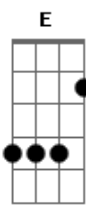

Kali Uchis - Loner

Tom: **A**

Intro: **A7M** C(#5) **E** **Gbm**

I don't want to be your **A7M** cigarette
E(#5)

I don't want to be your **Abm** ashtray

I don't want to be your doormat

'Don't want to be ignored

I'd much rather be alone **Ab**

Baby it was nice to know ya **Abm**

Packing up and leaving home. **Gbm**

[Final] **A7M** **Ab(#5)** **Abm** **Gbm**
A7M **Ab** **Abm** **F#m**

Acordes

© ukulele-chords.com

© ukulele-chords.com