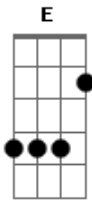

© ukulele-chords.com