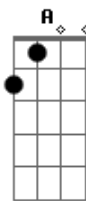

VERSE 1:

Am Dm
I woke up yeah on a cloudy day
Am Dm
I'm feeling bla-zi blase from last nights party
Am Dm
And in the back of my mind I got work today
Am Dm
I couldn't find my shoes to la-di da-day

BRIDGE:

Am
Excuse me sir, me car broke down
Dm
Me Mrs left me with the baby now

Acordes

© ukulele-chords.com

© ukulele-chords.com

© ukulele-chords.com

© ukulele-chords.com

© ukulele-chords.com

Am
And I can't make that date today
Dm
It might have to be another day
Am Dm
I said I'm sorry
Am Dm
I said I'm sorry
Oh yeah