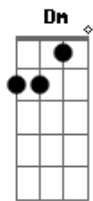

Katchafire - Getaway

tom:

Dm

Intro: Am Dm x4

CHORUS:

Am Dm
I gotta get away sometimes (oh yeaah)
Am Dm
I got to get away
Am Dm
I gotta slip away sometimes (get away, get away)
Am Dm
I got to slip away to my special place

VERSE 1:

Am Dm
I woke up yeah on a cloudy day
Am Dm
I'm feeling bla-zi blase from last nights party
Am Dm
And in the back of my mind I got work today
Am Dm
I couldn't find my shoes to la-di da-day

BRIDGE:

Am
Excuse me sir, me car broke down
Dm
Me Mrs left me with the baby now

Acordes

© ukulele-chords.com