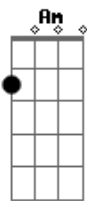

© ukulele-chords.com