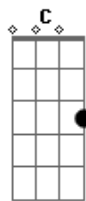

VERSE 1:

Am Dm
I woke up yeah on a cloudy day
Am Dm
I'm feeling bla-zi blase from last nights party
Am Dm
And in the back of my mind I got work today
Am Dm
I couldn't find my shoes to la-di da-day

BRIDGE:

Am
Excuse me sir, me car broke down
Dm
Me Mrs left me with the baby now

Acordes

© ukulele-chords.com

© ukulele-chords.com

© ukulele-chords.com

© ukulele-chords.com

© ukulele-chords.com

Am
And I can't make that date today
Dm
It might have to be another day
Am Dm
I said I'm sorry
Am Dm
I said I'm sorry
Oh yeah