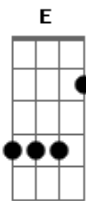

Katchafire - Getaway

tom:

Dm

Intro: Am Dm x4

CHORUS:

Am Dm
I gotta get away sometimes (oh yeaah)
Am Dm
I got to get away
Am Dm
I gotta slip away sometimes (get away, get away)
Am Dm
I got to slip away to my special place

VERSE 1:

Am Dm
I woke up yeah on a cloudy day
Am Dm
I'm feeling bla-zi blase from last nights party
Am Dm
And in the back of my mind I got work today
Am Dm
I couldn't find my shoes to la-di da-day

BRIDGE:

Am
Excuse me sir, me car broke down
Dm
Me Mrs left me with the baby now

Acordes

© ukulele-chords.com

© ukulele-chords.com

© ukulele-chords.com

© ukulele-chords.com

© ukulele-chords.com

Am
And I can't make that date today
Dm
It might have to be another day
Am Dm
I said I'm sorry
Am Dm
I said I'm sorry
Oh yeah

CHORUS

Repeat VERSE 1

Repeat BRIDGE

BDA KC WN:

Am Dm
Got to get away (Got to give up some time job dont give
you the feeling)
Am Dm
Got to slip away (Straight blessing the place and we're
natural healing)
Am Dm
To our own special place (Got to get away from the noise
of the city)
Am Dm
Got to get away (Got to slip away to me own reality...)