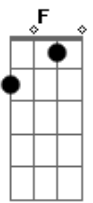

Kate Bush - Symphony In Blue

tom:

Intro: G7M Dm7 C G7M Dm7

[Primeira Parte]

G Em C
I spent a lot of my time looking at the blue
Cm G
The colour of my room and my mood
Bb Am G
Blue on the walls, blue out of my mouth
Bb Am G
The sort of blue between clouds, when the sun comes out
Bb Am G7M Dm7
The sort of blue in those eyes you get hung up about

[Segunda Parte]

G Em C
When that feeling of meaninglessness sets in
Cm G
Go blowing my mind on God
Bb Am G
The light in the dark, with the neon arms
Bb Am G
The meek He seeks, the beast He calms
Bb Am
The head of the good soul department

(G Gm G Gm)

[Refrão]

Bb Fm
I see myself suddenly
D F
On the piano, as a melody
Bb D
My terrible fear of dying
Eb D
No longer plays with me
G F Eb D
For now I know that I'm needed
G Dm7 G Dm7

For the symphony

[Terceira Parte]

G Em C

Acordes

© ukulele-chords.com