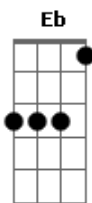

© ukulele-chords.com

I associate love with red
Cm G
The colour of my heart when she's dead
Bb Am G
Red in my mind when the jealousy flies
Bb Am G
Red in my eyes from emotional ties
Bb Am G Dm7
Manipulation, the danger signs

[Quarta Parte]

G Em C
The more I think about sex, the better it gets
Cm G
Here we have a purpose in life
Bb Am G
Good for the blood circulation
Bb Am G
Good for releasing the tension
Bb Am
The root of our reincarnations

(G Gm G Gm)

[Refrão]

Bb Fm
I see myself suddenly
D F
On the piano, as a melody
Bb D
My terrible fear of dying
Eb D
No longer plays with me
G F Eb D
For now I know that I'm needed
G Dm7 G Dm7
For the symphony

[Quinta Parte]

G Em C
I spent a lot of my time looking at the blue
Cm G
No wonder that I blue it!

[Final] Bb Am G Bb
Am G7M Dm7