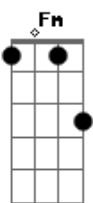

© ukulele-chords.com