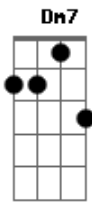

Kate Bush - Symphony In Blue

tom:

Intro: G7M Dm7 C G7M Dm7

[Primeira Parte]

G Em C
I spent a lot of my time looking at the blue
Cm G
The colour of my room and my mood
Bb Am G
Blue on the walls, blue out of my mouth
Bb Am G
The sort of blue between clouds, when the sun comes out
Bb Am G7M Dm7
The sort of blue in those eyes you get hung up about

(G Gm G Gm)

[Refrão]

Bb Fm
I see myself suddenly
D F
On the piano, as a melody
Bb D
My terrible fear of dying
Eb D
No longer plays with me
G F Eb D
For now I know that I'm needed
G Dm7 G Dm7

For the symphony

[Terceira Parte]

G Em C

Acordes

© ukulele-chords.com

© ukulele-chords.com

© ukulele-chords.com

© ukulele-chords.com

© ukulele-chords.com