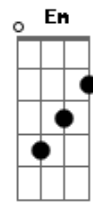

(G Gm G Gm)

[Refrão]

Bb Fm
I see myself suddenly
D F
On the piano, as a melody
Bb D
My terrible fear of dying
Eb D
No longer plays with me
G F Eb D
For now I know that I'm needed
G Dm7 G Dm7

For the symphony

[Terceira Parte]

G Em C

Acordes

© ukulele-chords.com

© ukulele-chords.com

© ukulele-chords.com

© ukulele-chords.com

© ukulele-chords.com