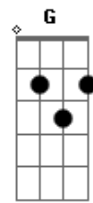

Kate Bush - Symphony In Blue

tom:

Intro: G7M Dm7 C G7M Dm7

[Primeira Parte]

G Em C
I spent a lot of my time looking at the blue
Cm G
The colour of my room and my mood
Bb Am G
Blue on the walls, blue out of my mouth
Bb Am G
The sort of blue between clouds, when the sun comes out
Bb Am G7M Dm7
The sort of blue in those eyes you get hung up about

(G Gm G Gm)

[Refrão]

Bb Fm
I see myself suddenly
D F
On the piano, as a melody
Bb D
My terrible fear of dying
Eb D
No longer plays with me
G F Eb D
For now I know that I'm needed
G Dm7 G Dm7

For the symphony

[Terceira Parte]

G Em C

Acordes

© ukulele-chords.com

© ukulele-chords.com

© ukulele-chords.com

© ukulele-chords.com

© ukulele-chords.com