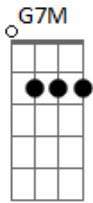

© ukulele-chords.com