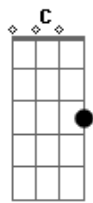

Kate Bush - Symphony In Blue

tom:

Intro: G7M Dm7 C G7M Dm7

[Primeira Parte]

G Em C
I spent a lot of my time looking at the blue
Cm G
The colour of my room and my mood
Bb Am G
Blue on the walls, blue out of my mouth
Bb Am G
The sort of blue between clouds, when the sun comes out
Bb Am G7M Dm7
The sort of blue in those eyes you get hung up about

(G Gm G Gm)

[Refrão]

Bb Fm
I see myself suddenly
D F
On the piano, as a melody
Bb D
My terrible fear of dying
Eb D
No longer plays with me
G F Eb D
For now I know that I'm needed
G Dm7 G Dm7

For the symphony

[Terceira Parte]

G Em C

Acordes

© ukulele-chords.com

© ukulele-chords.com

© ukulele-chords.com

© ukulele-chords.com

© ukulele-chords.com