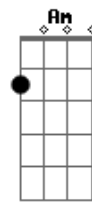

© ukulele-chords.com