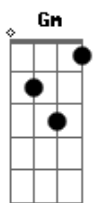

© ukulele-chords.com