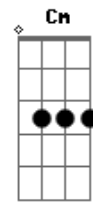

© ukulele-chords.com