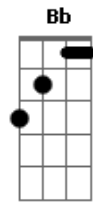

© ukulele-chords.com