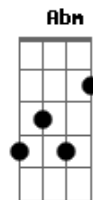

© ukulele-chords.com