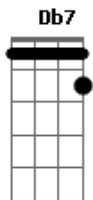

© ukulele-chords.com

© ukulele-chords.com