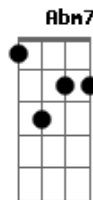

© ukulele-chords.com