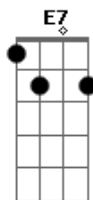

© ukulele-chords.com