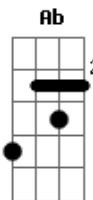

Katie Melua - Faraway Voice

Tom: A
Intro:

Uhooooooooohoo

Db7 Ab
 Faraway voice,
Db7 Ab
 We can hear you voice,
Db7 Ab
 What's it like to be heard,
Db7 Ab
 But from you not a word,
Eb7 Ab
 Are you over those hills,
Eb7 Ab
 Do you still hum the old melodies,
Eb7 Ab
 Do you wish people listened,
Eb7 Ab
 Over here with me

Db7 Ab Db7 Ab
 uuuuuuuuuuuuuuhh
Db7 Ab
 Faraway voice,
Db7 Ab
 What I would give, oh give, to hear that voice,
Db7 Ab
 What's it like to breath,
Db7 Ab
 My ears deceive me voice,
E7 E

And I will walk with you
Abm7 Abm
 on a summer's day,
E7 E
 And I will talk to you,
Abm7 Abm
 Though you're faraway,
E Ab
 And we'll sing through the years,
Eb7 Ab
 Are you over those hills,
Eb7 Ab
 Do you still hum the old melodies,
Eb7 Ab
 Do you wish people listened,
Eb7 Ab
 Over here with me
Eb7 Ab
 Over here with me
Eb7 Ab
 Over here with me

Db7 Ab Db7 Ab
 ooooooh
Db7 Ab Db7 Ab
 ooooooh
Db7 - x-4-6-5-6-4
Ab - 4-6-6-5-4-4
Eb7 - x-6-8-6-8-6
E - x-6-8-8-8-6
Abm7 - 4-6-4-4-4-4
Abm - 4-6-6-4-4-4

Acordes

© ukulele-chords.com

© ukulele-chords.com

© ukulele-chords.com