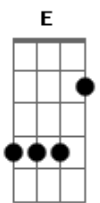

© ukulele-chords.com