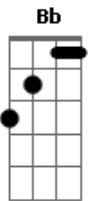

But we were never there on the weekends, baby

Bb F Dm C
We got along real nice, but when I left town, did you hate me?

Bb F
One day, the curtain started coming down

Dm C
You changed the second we were moving out

Bb F
One day, the curtain started coming down

Dm C
We changed the second we were moving out

Bb F
I guess wrong can look alright

Dm7 C Bb F
When you're playing home in a penthouse, baby

Dm C Bb F Dm C
Oh, we were playing home in a penthouse, babyyyy mm mm

F F
I just bought the house that we saw

C
You said it was wrong

C
I wanted it all along

Acordes

© ukulele-chords.com

© ukulele-chords.com

© ukulele-chords.com

© ukulele-chords.com