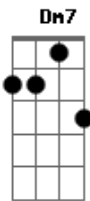

Kelsea Ballerini - Penthouse

tom:

F

F Bb

We moved to a place with a view off of

Eight avenue after we said I do

And we watched cars of bachelorettes

2Am cigarettes, and traffic headed downtown

But we were never there on the weekends, baby

Bb F Dm C
We got along real nice, but when I left town, did you hate me?

Bb F
One day, the curtain started coming down

Dm C
You changed the second we were moving out

Bb F
One day, the curtain started coming down

Dm C
We changed the second we were moving out

Bb F
I guess wrong can look alright

Dm7 C Bb F
When you're playing home in a penthouse, baby

Dm C Bb F Dm C
Oh, we were playing home in a penthouse, babyyyy mm mm

F F
I just bought the house that we saw

C
You said it was wrong

C
I wanted it all along

Acordes

© ukulele-chords.com

© ukulele-chords.com

© ukulele-chords.com

© ukulele-chords.com