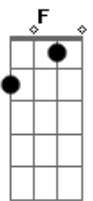

Khalid - This Way (feat. H.E.R.)

Tom: F

m [Intro] Bb Cm Bb Cm

Fm
You say I'm trippin', bullshit
Cm
You're the one to make me do shit
Bb
You're the one to make me feel it
Ab G7
The feeling of stupid
Fm
I was in your corner
Cm
When you were putting me through shit
Bb
Now you wanna leave
Ab G7
No, you leaving me was foolish
Fm Cm
You left me this scar on my heart
Bb Ab
And I left you a brand new car
G7 Fm Cm
How nice of you, the price of true love
Bb Ab G7
True love is absolute
Fm Cm
So what more can I say?
Bb Ab
You make me this way
G7 Fm Cm
What more can I say?
Bb Ab B Cm C7
You make me this way
Fm
Yeah, all of these excuses
Cm
Say I'm the one that made you ruthless
Bb
But you're the reason I'm crazy
Ab G7
And with you, I feel useless
Fm
I let you have it
Cm

You took me for granted
Bb
Always wanna play the victim
Ab G7
When they don't know the truth is
Fm Cm
You left me this scar on my heart
Bb Ab G7
When I'd never take it that far (oh)
Fm Cm
Why would you say that it was true love
Bb Ab
If true love is absolute, what more can I say?
Fm Cm
So what more can I say?
Bb Ab
You make me this way
G7 Fm Cm
What more can I say?
Fm Cm Bb Ab G7
You make me this way
Bb
I tried to stay the night
Cm
You won't let me inside
Bb
Oh, you push me away
Cm
You'll never change
Bb
Just another fight
Cm
Between you and your pride
Bb
Oh, what more can I say?
Cm
What more can I?
Fm Cm
So what more can I say?
Bb Ab
You make me this way
G7 Fm Cm
What more can I say?
Fm Cm Bb Cm
You make me this way

Acordes

© ukulele-chords.com