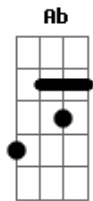

© ukulele-chords.com