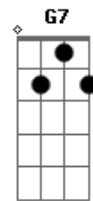

© ukulele-chords.com