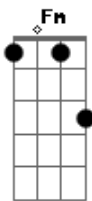

© ukulele-chords.com