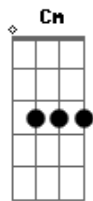

© ukulele-chords.com