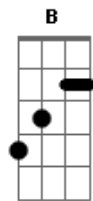

© ukulele-chords.com