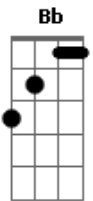

© ukulele-chords.com