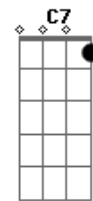

© ukulele-chords.com