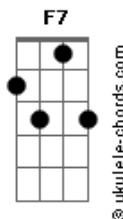

Gm
All day

Eb
With you

F7
Wait in the sunlight

Eb
Waves we've been going over time

Bb
All day

F7
Time that we've always

Eb7M
Like feeling crashing over us

Bb
Always

Bb
It's overlying

F
So many days

Eb
To come

Acordes

(Bb Eb)

[Refrão]

Bb
Love

F
Show me the way