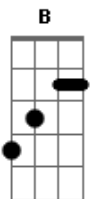

King Gizzard & The Lizard Wizard - It's Got Old

tom:

A

Intro: A B D Gb

[Primeira Parte]

A B
Well I'm always saying I'm sorry
D Gb
Your always saying you're broke
A B
But I'll keep my hands on the steering wheel
D A
If you keep your eyes on the road

[Refrão]

E D A Riff 1
But it's not like you anyway
E D A Riff 2
To hide your sad face away
E D A
It ain't gonna stay the same
G D A
Cause it's got old
A B D Gb
Harmonica solo

[Segunda Parte]

Acordes

© ukulele-chords.com

© ukulele-chords.com

© ukulele-chords.com

© ukulele-chords.com

© ukulele-chords.com

© ukulele-chords.com

A B
You'll always run me in circles
D Gb
Chasing me round like a mouse
A B
But I'll keep on watching this movie
D A
If it means I can stay at your house

[Refrão]

E D A Riff 1
But it's not like you anyway
E D A Riff 2
To hide your sad face away
E D A
It ain't gonna stay the same

[Final]

A G D A
Cause it's got old
Cause it's got old
Cause it's got old
Cause it's got old
Cause it's got old