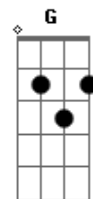

King Gizzard & The Lizard Wizard - It's Got Old

tom:

A

Intro: A B D Gb

[Primeira Parte]

A B
Well I'm always saying I'm sorry
D Gb
Your always saying you're broke
A B
But I'll keep my hands on the steering wheel
D A
If you keep your eyes on the road

[Refrão]

E D A Riff 1
But it's not like you anyway
E D A Riff 2
To hide your sad face away
E D A
It ain't gonna stay the same
G D A
Cause it's got old
A B D Gb
Harmonica solo

[Segunda Parte]

Acordes

© ukulele-chords.com

© ukulele-chords.com

© ukulele-chords.com

© ukulele-chords.com

© ukulele-chords.com

© ukulele-chords.com

A B
You'll always run me in circles
D Gb
Chasing me round like a mouse
A B
But I'll keep on watching this movie
D A
If it means I can stay at your house

[Refrão]

E D A Riff 1
But it's not like you anyway
E D A Riff 2
To hide your sad face away
E D A
It ain't gonna stay the same

[Final]

A G D A
Cause it's got old
Cause it's got old
Cause it's got old
Cause it's got old
Cause it's got old