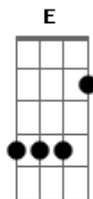

King Gizzard & The Lizard Wizard - It's Got Old

tom:

A

Intro: A B D Gb

[Primeira Parte]

A B
Well I'm always saying I'm sorry
D Gb
Your always saying you're broke
A B
But I'll keep my hands on the steering wheel
D A
If you keep your eyes on the road

[Refrão]

E D A Riff 1
But it's not like you anyway
E D A Riff 2
To hide your sad face away
E D A
It ain't gonna stay the same
G D A
Cause it's got old
A B D Gb
Harmonica solo

[Segunda Parte]

Acordes

© ukulele-chords.com

© ukulele-chords.com

© ukulele-chords.com

© ukulele-chords.com

© ukulele-chords.com

© ukulele-chords.com

A B
You'll always run me in circles
D Gb
Chasing me round like a mouse
A B
But I'll keep on watching this movie
D A
If it means I can stay at your house

[Refrão]

E D A Riff 1
But it's not like you anyway
E D A Riff 2
To hide your sad face away
E D A
It ain't gonna stay the same

[Final]

A G D A
Cause it's got old
Cause it's got old
Cause it's got old
Cause it's got old
Cause it's got old