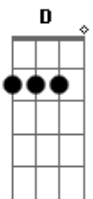

King Gizzard & The Lizard Wizard - It's Got Old

tom:

A

Intro: A B D Gb

[Primeira Parte]

A B
Well I'm always saying I'm sorry
D Gb
Your always saying you're broke
A B
But I'll keep my hands on the steering wheel
D A
If you keep your eyes on the road

[Refrão]

E D A Riff 1
But it's not like you anyway
E D A Riff 2
To hide your sad face away
E D A
It ain't gonna stay the same
G D A
Cause it's got old
A B D Gb
Harmonica solo

[Segunda Parte]

Acordes

© ukulele-chords.com

© ukulele-chords.com

© ukulele-chords.com

© ukulele-chords.com

© ukulele-chords.com

© ukulele-chords.com

A B
You'll always run me in circles
D Gb
Chasing me round like a mouse
A B
But I'll keep on watching this movie
D A
If it means I can stay at your house