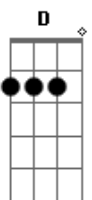

© ukulele-chords.com