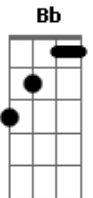

Kissin' Dynamite - Cadillac Maniac

tom:
D

Intro: Dm

[Primeira Parte]

D Bb C D Bb C
Your high-beam headlights making me going wild
D Bb C D Bb C
Baby's beauty keeping me up all night
Bb C
Come on over?honey,?wanna hear that?horn?
D
Gotta be with you, want you?all alone
Bb A
Let's hit the track, there is no way back

[Refrão]

Dm F
'Cause I'm a Cadillac maniac
C Bb C
Hit the road just like a rolling thunder
Dm F C Bb C
Cadillac maniac, all aces high
Dm F C Bb C
Cadillac maniac, ain't nothing to satisfy my hunger
Dm F C Bb C
Cadillac maniac, until we die

Dm
I'm a Cadillac maniac

[Segunda Parte]

D Bb C D Bb C
We can headstart, got no limits and no red lights
D Bb C D Bb C
And put the pedal to the metal, the horizon in our sight
Bb C
Oh baby, let me hear your engines roar
D
That V eight power makes me spiritual
Bb A
We're right on track and there is no way back

[Refrão]

Dm F
'Cause I'm a Cadillac maniac
C Bb C
Hit the road just like a rolling thunder
Dm F C Bb C
Cadillac maniac, all aces high
Dm F C Bb C

Acordes

© ukulele-chords.com

© ukulele-chords.com

© ukulele-chords.com