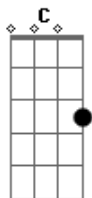

Kissin' Dynamite - Cadillac Maniac

tom:
D

Intro: Dm

[Primeira Parte]

D Bb C D Bb C
Your high-beam headlights making me going wild
D Bb C D Bb C
Baby's beauty keeping me up all night
Bb C
Come on over?honey,?wanna hear that?horn?
D
Gotta be with you, want you?all alone
Bb A
Let's hit the track, there is no way back

Dm
I'm a Cadillac maniac

[Segunda Parte]

D Bb C D Bb C
We can headstart, got no limits and no red lights
D Bb C D Bb C
And put the pedal to the metal, the horizon in our sight
Bb C
Oh baby, let me hear your engines roar
D
That V eight power makes me spiritual
Bb A
We're right on track and there is no way back

[Refrão]

Dm F
'Cause I'm a Cadillac maniac
C Bb C
Hit the road just like a rolling thunder
Dm F C Bb C
Cadillac maniac, all aces high
Dm F C Bb C

Acordes

© ukulele-chords.com

© ukulele-chords.com

© ukulele-chords.com