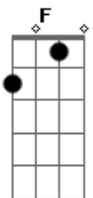

© ukulele-chords.com

Cadillac maniac, ain't nothing to satisfy my hunger
Dm F C Bb C
Cadillac maniac, until we die

[Solo] Dm F C Bb C
Dm F C Bb C
Dm F C Bb C
Dm F C Bb C

[Ponte]

Bb
See that chrome
F
Oh, feel that curves
A
Lord, have mercy
Dm C Bb
You drive me so crazy (Ooh)
F
Just us two, always wanna be with you
C A
There is no way back, I'm a Cadillac maniac
[Refrão]

Dm F
'Cause I'm a Cadillac maniac
C Bb C
Hit the road just like a rolling thunder
Dm F C Bb C
Cadillac maniac, all aces high
Dm F C Bb C
Cadillac maniac, ain't nothing to satisfy my hunger
Dm F C Bb C
Cadillac maniac, until we die

Dm F
Cadillac maniac
C Bb C
Take a ride on my Cadillac babe
Dm F
Cadillac maniac
C Bb C
All aces high
Dm F
Cadillac maniac
C Bb C
Let the engines roar
Dm F C Bb C
Cadillac Maniac, until we die

[Final]

Dm
Riding Faster