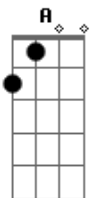

© ukulele-chords.com