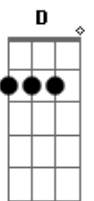

© ukulele-chords.com