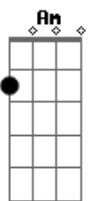

© ukulele-chords.com