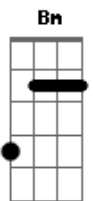

© ukulele-chords.com