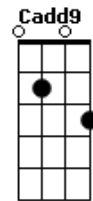

ukulele-chords.com