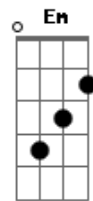

© ukulele-chords.com