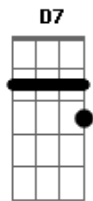

© ukulele-chords.com