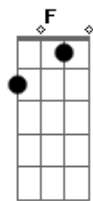

© ukulele-chords.com