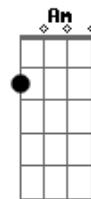

© ukulele-chords.com