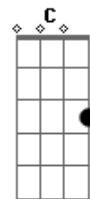

© ukulele-chords.com