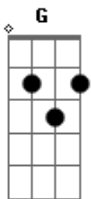

Lady Gaga - Applause

Tom: G (put your hands up make'em touch)
(Em D C)

Am D Em
For the entire song

Verse :
Em D C
I stand here waiting
Am D Em
for you to bang the gong

Em D C
to crash the critic saying:
Am D Em
is it right or is it wrong?

Em D C
Live for the way that you cheer and scream for me.
Am D Em
The applause, applause, applause.

Chorus:

Em D C
Give me that thing that I love
(i'll turn turn the lights out)
Am D Em
Put your hands up make'em touch
(make it real loud) x2

Pre-Chorus :

I live for the Em D C
applause, applause, applause.

I live for the Am
applause-plause,
D Em
live for the applause-plause.

Em D C
Live for the way that you cheer and scream for me.
Am D Em
The applause, applause, applause.

Chorus:

Em D C
Give me that thing that I love
(i'll turn turn the lights out)
Am D Em
Put your hands up make'em touch
(make it real loud) x2

Am D Em
Make it real loud
(put your hands up make'em touch)

Acordes