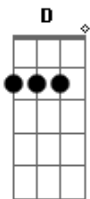

© ukulele-chords.com