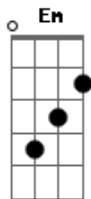

© ukulele-chords.com