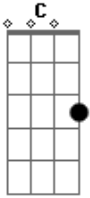

Lady Gaga - Electric Chapel

Tom: C

Am
My body is sanctuary

My blood is pure

Dm   **G**
Do do do Do do do do

Am
You want me bad I think your cool

Light up my charm

Dm   **G**
Do do do Do do do do

Am
Follow me

Don't be such a holy fool

Dm
Follow me
G
I need something more from you
Am
It's not about sex or champaign

You holy fool
Dm   **G**
Do do do Do do do do

Am   **Dm**   **G**
If you want me, meet me at electric chapel (chapel, chapel,
chapel)

Am   **Dm**   **G**
If you want me, meet me at electric chapel (chapel, chapel,
chapel)

F
If you want to steal my heart away
Am   **G**

Meet me, meet me baby, in a safe place

E7   **F**   **G**
Come on meet me in electric chapel

Acordes

© ukulele-chords.com