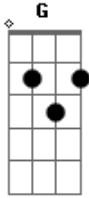

Lady Gaga - Electric Chapel

Tom: C

Am
My body is sanctuary

My blood is pure

Dm   **G**
Do do do Do do do do

Am
You want me bad I think your cool

Light up my charm

Dm   **G**
Do do do Do do do do

Am
Follow me

Don't be such a holy fool

Dm
Follow me
G
I need something more from you
Am
It's not about sex or champaign

You holy fool
Dm   **G**
Do do do Do do do do

Am   **Dm**   **G**
If you want me, meet me at electric chapel (chapel, chapel,
chapel)

Am   **Dm**   **G**
If you want me, meet me at electric chapel (chapel, chapel,
chapel)

F
If you want to steal my heart away
Am   **G**

Meet me, meet me baby, in a safe place

E7   **F**   **G**
Come on meet me in electric chapel

Acordes

© ukulele-chords.com

© ukulele-chords.com

© ukulele-chords.com

© ukulele-chords.com

© ukulele-chords.com

© ukulele-chords.com