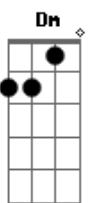

© ukulele-chords.com