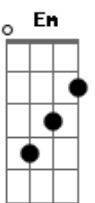

© ukulele-chords.com