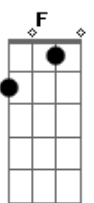

© ukulele-chords.com