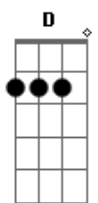

[Pre-Chorus]

F
Every John is just the same
Am
I'm sick of their city games
F
I crave a real wild man
G
I'm strung out on John Wayne

[Chorus]

Am
(dat - doo - deet - doe)
G
(dat - doo - deet - doe, dat - doo - deet - doe)
D
Baby let's get high, John Wayne
Am
(dat - doo - deet - doe)
G
(dat - doo - deet - doe, dat - doo - deet - doe)
D
Baby let's get high, John Wayne

[Verse 2]

Am **G**
Blue collar and a red-state treasure Love junkie on a three-
day bender
D
His grip, so hard, eyes glare Trouble like a mug shot
Am **G**
Charged up, 'cause the man's on a mission 1-2 ya, the gears
are shiftin'
D
He called, I cried, we broke Racin' through the moonlight

[Pre-Chorus]

F
Every John is just the same
Am
I'm sick of their city games
F
I crave a real wild man
G
I'm strung out on John Wayne

[Chorus]

Am
(dat - doo - deet - doe)
G
(dat - doo - deet - doe, dat - doo - deet - doe)
D
Baby let's get high, John Wayne
Am
(dat - doo - deet - doe)
G
(dat - doo - deet - doe, dat - doo - deet - doe)
D
Baby let's get high, John Wayne

[Bridge]

Dm
So here I go
Em
To the eye
F
Of the storm
G **Dm**
Just to feel your love
Em
Knock me over
F
Here I go
G
Into our love storm

[Chorus]

Am
(dat - doo - deet - doe)
G
(dat - doo - deet - doe, dat - doo - deet - doe)
D
Baby let's get high, John Wayne
Am
(dat - doo - deet - doe)
G
(dat - doo - deet - doe, dat - doo - deet - doe)
D
Baby let's get high, John Wayne

Acordes

© ukulele-chords.com