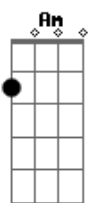

© ukulele-chords.com