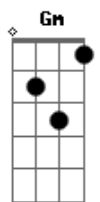

© ukulele-chords.com