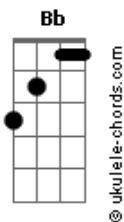

Lady Gaga - Perfect Celebrity

tom:
 D
 Bb D F G
 Oh-ooh-ah
 Uh

D
 I'm made of plastic like a human doll
 F
 You push and pull me, I don't hurt at all
 Bb
 I talk in circles 'cause my brain, it aches
 G
 You say: I love you, I disintegrate

D
 I've become a notorious being
 F
 Find my clone, she's asleep on the ceiling
 Bb
 Now, can't get me down
 G
 You love to hate me
 I'm the perfect celebrity

Bb C D
 So rip off my face in this photograph (perfect celebrity)
 F C D
 You make me money, I'll make you laugh (perfect celebrity)
 Bb C D
 Show me your pretty, I'll show you mine

F
 You love to hate me
 G D
 I'm the perfect celebrity

D
 Uh
 D
 I look so hungry, but I look so good
 F
 Tap on my vein, suck on my diamond blood
 Bb
 Choke on the fame and hope it gets you high
 G
 Sit in the front row, watch the princess die

D
 I've become a notorious being
 F
 Find my clone, she's asleep on the ceiling
 Bb
 Now, can't get me down
 G
 You love to hate me
 I'm the perfect celebrity

Acordes

Bb C D
 So rip off my face in this photograph (perfect celebrity)
 F C D
 You make me money, I'll make you laugh (perfect celebrity)
 Bb C D
 Show me your pretty, I'll show you mine