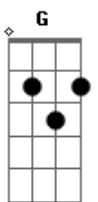

© ukulele-chords.com