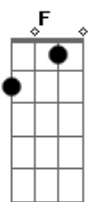

D
 I've become a notorious being
 F
 Find my clone, she's asleep on the ceiling
 Bb
 Now, can't get me down
 G
 You love to hate me
 I'm the perfect celebrity

Bb C D
 So rip off my face in this photograph (perfect celebrity)
 F C D
 You make me money, I'll make you laugh (perfect celebrity)
 Bb C D
 Show me your pretty, I'll show you mine

F
 You love to hate me
 G D
 I'm the perfect celebrity

D
 Uh

D
 I look so hungry, but I look so good
 F
 Tap on my vein, suck on my diamond blood
 Bb
 Choke on the fame and hope it gets you high
 G
 Sit in the front row, watch the princess die

D
 I've become a notorious being
 F
 Find my clone, she's asleep on the ceiling
 Bb
 Now, can't get me down
 G
 You love to hate me
 I'm the perfect celebrity

Acordes

© ukulele-chords.com

© ukulele-chords.com