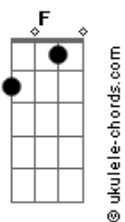

Lady Gaga - Perfect Celebrity

tom:
D
Bb D F G
Oh-ooh-ah
Uh

D
I'm made of plastic like a human doll
F
You push and pull me, I don't hurt at all
Bb
I talk in circles 'cause my brain, it aches
G
You say: I love you, I disintegrate

D
I've become a notorious being
F
Find my clone, she's asleep on the ceiling
Bb
Now, can't get me down
G
You love to hate me
I'm the perfect celebrity

Bb C D
So rip off my face in this photograph (perfect celebrity)
F C D
You make me money, I'll make you laugh (perfect celebrity)
Bb C D
Show me your pretty, I'll show you mine

F
You love to hate me
G D
I'm the perfect celebrity

D
Uh
D
I look so hungry, but I look so good
F
Tap on my vein, suck on my diamond blood
Bb
Choke on the fame and hope it gets you high
G
Sit in the front row, watch the princess die

D
I've become a notorious being
F
Find my clone, she's asleep on the ceiling
Bb
Now, can't get me down
G
You love to hate me
I'm the perfect celebrity

Acordes

Bb C D
So rip off my face in this photograph (perfect celebrity)
F C D
You make me money, I'll make you laugh (perfect celebrity)
Bb C D
Show me your pretty, I'll show you mine

F
You love to hate me
G D
I'm the perfect celebrity

Bb C D
Na-na-na-na-na (perfect celebrity)
F C D
Na-na-na-na-na (perfect celebrity)
Bb C D
Ah-ah, na-na-na-na-na (perfect celebrity)
F C D
Na-na-na-na-na

D
Catch me as I rebound (let all of this blow)
F
Save me, I'm underground (I can't be found)
Bb
Hollywood's a ghost town

Gm
You love to hate me
F
I'm the perfect celebrity

Bb C D
So rip off my face in this photograph (perfect celebrity)
F C D
You make me money, I'll make you laugh (perfect celebrity)
Bb C D
Show me your pretty, I'll show you mine
F
You love to hate me

G D
You love to hate me

Bb C D
Na-na-na-na-na (perfect celebrity)
F C D
Na-na-na-na-na (perfect celebrity)
Bb C D
Ah-ah, na-na-na-na-na (perfect celebrity)
F C D
Na-na-na-na-na

Instrumental
Bb C Dm
F C Dm

Bb C Dm
Ah-ah
F C D
I've become a notorious being