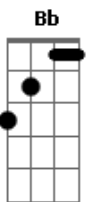

D
 I've become a notorious being
 F
 Find my clone, she's asleep on the ceiling
 Bb
 Now, can't get me down
 G
 You love to hate me
 I'm the perfect celebrity

Bb C D
 So rip off my face in this photograph (perfect celebrity)
 F C D
 You make me money, I'll make you laugh (perfect celebrity)
 Bb C D
 Show me your pretty, I'll show you mine

F
 You love to hate me
 G D
 I'm the perfect celebrity

D
 Uh

D
 I look so hungry, but I look so good
 F
 Tap on my vein, suck on my diamond blood
 Bb
 Choke on the fame and hope it gets you high
 G
 Sit in the front row, watch the princess die

D
 I've become a notorious being
 F
 Find my clone, she's asleep on the ceiling
 Bb
 Now, can't get me down
 G
 You love to hate me
 I'm the perfect celebrity

Acordes

© ukulele-chords.com

© ukulele-chords.com