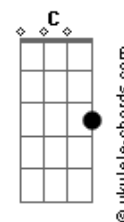

Lady Gaga - Perfect Celebrity

tom:
 D
 Bb D F G
 Oh-ooh-ah
 Uh

D
 I'm made of plastic like a human doll
 F
 You push and pull me, I don't hurt at all
 Bb
 I talk in circles 'cause my brain, it aches
 G
 You say: I love you, I disintegrate

D
 I've become a notorious being
 F
 Find my clone, she's asleep on the ceiling
 Bb
 Now, can't get me down
 G
 You love to hate me
 I'm the perfect celebrity

Bb C D
 So rip off my face in this photograph (perfect celebrity)
 F C D
 You make me money, I'll make you laugh (perfect celebrity)
 Bb C D
 Show me your pretty, I'll show you mine

F
 You love to hate me
 G D
 I'm the perfect celebrity

D
 Uh
 D
 I look so hungry, but I look so good
 F
 Tap on my vein, suck on my diamond blood
 Bb
 Choke on the fame and hope it gets you high
 G
 Sit in the front row, watch the princess die

D
 I've become a notorious being
 F
 Find my clone, she's asleep on the ceiling
 Bb
 Now, can't get me down
 G
 You love to hate me
 I'm the perfect celebrity

Acordes

Bb C D
 So rip off my face in this photograph (perfect celebrity)
 F C D
 You make me money, I'll make you laugh (perfect celebrity)
 Bb C D
 Show me your pretty, I'll show you mine