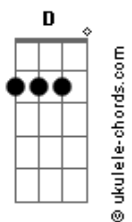

Lady Gaga - Perfect Celebrity

tom:
 D
 Bb D F G
 Oh-ooh-ah
 Uh

D
 I'm made of plastic like a human doll
 F
 You push and pull me, I don't hurt at all
 Bb
 I talk in circles 'cause my brain, it aches
 G
 You say: I love you, I disintegrate

D
 I've become a notorious being
 F
 Find my clone, she's asleep on the ceiling
 Bb
 Now, can't get me down
 G
 You love to hate me
 I'm the perfect celebrity

Bb C D
 So rip off my face in this photograph (perfect celebrity)
 F C D
 You make me money, I'll make you laugh (perfect celebrity)
 Bb C D
 Show me your pretty, I'll show you mine

F
 You love to hate me
 G D
 I'm the perfect celebrity

D
 Uh
 D
 I look so hungry, but I look so good
 F
 Tap on my vein, suck on my diamond blood
 Bb
 Choke on the fame and hope it gets you high
 G
 Sit in the front row, watch the princess die

D
 I've become a notorious being
 F
 Find my clone, she's asleep on the ceiling
 Bb
 Now, can't get me down
 G
 You love to hate me
 I'm the perfect celebrity

Acordes

Bb C D
 So rip off my face in this photograph (perfect celebrity)
 F C D
 You make me money, I'll make you laugh (perfect celebrity)
 Bb C D
 Show me your pretty, I'll show you mine