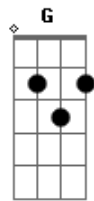

© ukulele-chords.com