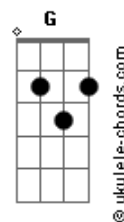

Lady Gaga - Perfect Celebrity

tom:
 D
 Bb D F G
 Oh-ooh-ah
 Uh

D
 I'm made of plastic like a human doll
 F
 You push and pull me, I don't hurt at all
 Bb
 I talk in circles 'cause my brain, it aches
 G
 You say: I love you, I disintegrate

D
 I've become a notorious being
 F
 Find my clone, she's asleep on the ceiling
 Bb
 Now, can't get me down
 G
 You love to hate me
 I'm the perfect celebrity

Bb C D
 So rip off my face in this photograph (perfect celebrity)
 F C D
 You make me money, I'll make you laugh (perfect celebrity)
 Bb C D
 Show me your pretty, I'll show you mine

F
 You love to hate me
 G D
 I'm the perfect celebrity

D
 Uh
 D
 I look so hungry, but I look so good
 F
 Tap on my vein, suck on my diamond blood
 Bb
 Choke on the fame and hope it gets you high
 G
 Sit in the front row, watch the princess die

D
 I've become a notorious being
 F
 Find my clone, she's asleep on the ceiling
 Bb
 Now, can't get me down
 G
 You love to hate me
 I'm the perfect celebrity

Acordes

Bb C D
 So rip off my face in this photograph (perfect celebrity)
 F C D
 You make me money, I'll make you laugh (perfect celebrity)
 Bb C D
 Show me your pretty, I'll show you mine