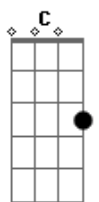

© ukulele-chords.com