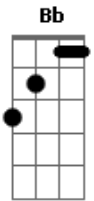

Lady Gaga - Perfect Celebrity

tom:
 D
 Bb D F G
 Oh-ooh-ah
 Uh

D
 I'm made of plastic like a human doll
 F
 You push and pull me, I don't hurt at all
 Bb
 I talk in circles 'cause my brain, it aches
 G
 You say: I love you, I disintegrate

D
 I've become a notorious being
 F
 Find my clone, she's asleep on the ceiling
 Bb
 Now, can't get me down
 G
 You love to hate me
 I'm the perfect celebrity

Bb C D
 So rip off my face in this photograph (perfect celebrity)
 F C D
 You make me money, I'll make you laugh (perfect celebrity)
 Bb C D
 Show me your pretty, I'll show you mine

F
 You love to hate me
 G D
 I'm the perfect celebrity

D
 Uh

D
 I look so hungry, but I look so good
 F
 Tap on my vein, suck on my diamond blood
 Bb
 Choke on the fame and hope it gets you high
 G
 Sit in the front row, watch the princess die

D
 I've become a notorious being
 F
 Find my clone, she's asleep on the ceiling
 Bb
 Now, can't get me down
 G
 You love to hate me
 I'm the perfect celebrity

Acordes

© ukulele-chords.com

© ukulele-chords.com