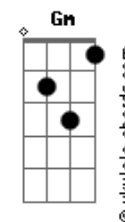

Lady Gaga - Perfect Celebrity

tom:
 D
 Bb D F G
 Oh-ooh-ah
 Uh

D
 I'm made of plastic like a human doll
 F
 You push and pull me, I don't hurt at all
 Bb
 I talk in circles 'cause my brain, it aches
 G
 You say: I love you, I disintegrate

D
 I've become a notorious being
 F
 Find my clone, she's asleep on the ceiling
 Bb
 Now, can't get me down
 G
 You love to hate me
 I'm the perfect celebrity

Bb C D
 So rip off my face in this photograph (perfect celebrity)
 F C D
 You make me money, I'll make you laugh (perfect celebrity)
 Bb C D
 Show me your pretty, I'll show you mine

F
 You love to hate me
 G D
 I'm the perfect celebrity

D
 Uh
 D
 I look so hungry, but I look so good
 F
 Tap on my vein, suck on my diamond blood
 Bb
 Choke on the fame and hope it gets you high
 G
 Sit in the front row, watch the princess die

D
 I've become a notorious being
 F
 Find my clone, she's asleep on the ceiling
 Bb
 Now, can't get me down
 G
 You love to hate me
 I'm the perfect celebrity

Acordes

Bb C D
 So rip off my face in this photograph (perfect celebrity)
 F C D
 You make me money, I'll make you laugh (perfect celebrity)
 Bb C D
 Show me your pretty, I'll show you mine