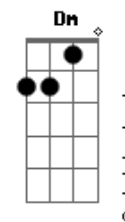

Lady Gaga - Perfect Celebrity

tom:
 D
 Bb D F G
 Oh-ooh-ah
 Uh

D
 I'm made of plastic like a human doll
 F
 You push and pull me, I don't hurt at all
 Bb
 I talk in circles 'cause my brain, it aches
 G
 You say: I love you, I disintegrate

D
 I've become a notorious being
 F
 Find my clone, she's asleep on the ceiling
 Bb
 Now, can't get me down
 G
 You love to hate me
 I'm the perfect celebrity

Bb C D
 So rip off my face in this photograph (perfect celebrity)
 F C D
 You make me money, I'll make you laugh (perfect celebrity)
 Bb C D
 Show me your pretty, I'll show you mine

F
 You love to hate me
 G D
 I'm the perfect celebrity

D
 Uh
 D
 I look so hungry, but I look so good
 F
 Tap on my vein, suck on my diamond blood
 Bb
 Choke on the fame and hope it gets you high
 G
 Sit in the front row, watch the princess die

D
 I've become a notorious being
 F
 Find my clone, she's asleep on the ceiling
 Bb
 Now, can't get me down
 G
 You love to hate me
 I'm the perfect celebrity

Acordes

Bb C D
 So rip off my face in this photograph (perfect celebrity)
 F C D
 You make me money, I'll make you laugh (perfect celebrity)
 Bb C D
 Show me your pretty, I'll show you mine