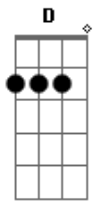

Lady Gaga - Perfect Celebrity

tom:
D
Bb D F G
Oh-ooh-ah
Uh

D
I'm made of plastic like a human doll
F
You push and pull me, I don't hurt at all
Bb
I talk in circles 'cause my brain, it aches
G
You say: I love you, I disintegrate

D
I've become a notorious being
F
Find my clone, she's asleep on the ceiling
Bb
Now, can't get me down
G
You love to hate me
I'm the perfect celebrity

Bb C D
So rip off my face in this photograph (perfect celebrity)
F C D
You make me money, I'll make you laugh (perfect celebrity)
Bb C D
Show me your pretty, I'll show you mine

F
You love to hate me
G D
I'm the perfect celebrity

D
Uh

D
I look so hungry, but I look so good
F
Tap on my vein, suck on my diamond blood
Bb
Choke on the fame and hope it gets you high
G
Sit in the front row, watch the princess die

D
I've become a notorious being
F
Find my clone, she's asleep on the ceiling
Bb
Now, can't get me down
G
You love to hate me
I'm the perfect celebrity

Acordes

© ukulele-chords.com