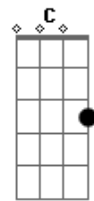

© ukulele-chords.com