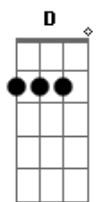

Lady Gaga - Perfect Celebrity

tom:
D
Bb D F G
Oh-ooh-ah
Uh

D
I'm made of plastic like a human doll
F
You push and pull me, I don't hurt at all
Bb
I talk in circles 'cause my brain, it aches
G
You say: I love you, I disintegrate

D
I've become a notorious being
F
Find my clone, she's asleep on the ceiling
Bb
Now, can't get me down
G
You love to hate me
I'm the perfect celebrity

Bb C D
So rip off my face in this photograph (perfect celebrity)
F C D
You make me money, I'll make you laugh (perfect celebrity)
Bb C D
Show me your pretty, I'll show you mine

F
You love to hate me
G D
I'm the perfect celebrity

D
Uh

D
I look so hungry, but I look so good
F
Tap on my vein, suck on my diamond blood
Bb
Choke on the fame and hope it gets you high
G
Sit in the front row, watch the princess die

D
I've become a notorious being
F
Find my clone, she's asleep on the ceiling
Bb
Now, can't get me down
G
You love to hate me
I'm the perfect celebrity

Acordes

© ukulele-chords.com