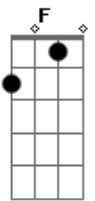

D
 I've become a notorious being
 F
 Find my clone, she's asleep on the ceiling
 Bb
 Now, can't get me down
 G
 You love to hate me
 I'm the perfect celebrity

Bb C D
 So rip off my face in this photograph (perfect celebrity)
 F C D
 You make me money, I'll make you laugh (perfect celebrity)
 Bb C D
 Show me your pretty, I'll show you mine

F
 You love to hate me
 G D
 I'm the perfect celebrity

D
 Uh

D
 I look so hungry, but I look so good
 F
 Tap on my vein, suck on my diamond blood
 Bb
 Choke on the fame and hope it gets you high
 G
 Sit in the front row, watch the princess die

D
 I've become a notorious being
 F
 Find my clone, she's asleep on the ceiling
 Bb
 Now, can't get me down
 G
 You love to hate me
 I'm the perfect celebrity

Acordes

© ukulele-chords.com

© ukulele-chords.com