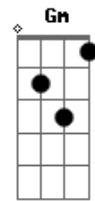

© ukulele-chords.com