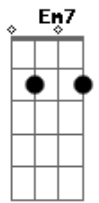

© ukulele-chords.com