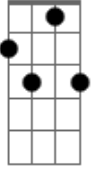

F7

© ukulele-chords.com