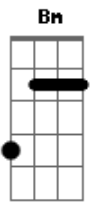

© ukulele-chords.com