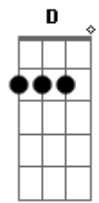

© ukulele-chords.com