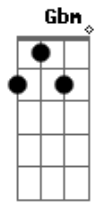

© ukulele-chords.com