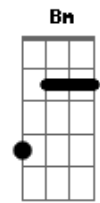

© ukulele-chords.com