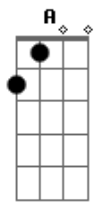

D E
It's hot to feel the rush
Gbm B
To brush the dangerous
D Bm
I'm gonna run right to, to the edge with you
D E
Where we can both fall far in love

A E
I'm on the edge of glory
Gbm D
And I'm hanging on a moment of truth
A E
I'm on the edge of glory
Gbm D
And I'm hanging on a moment with you
A E Gbm
D
I'm on the edge, the edge, the edge, the edge, the edge, the
edge, the edge
A E
I'm on the edge of glory
Gbm D
And I'm hanging on a moment with you
A
I'm on the edge with you
(A E Gbm D)

A E
Another shot before we kiss the other side
Gbm D
Tonight yeah baby, tonight, yeah baby
A E Gbm
I'm on the edge of something final we call life tonight
D
Alright, alright
A E
Put on your shades 'cause I'll be dancing in the flames
Gbm D
Tonight yeah baby, tonight, yeah baby
A E Gbm
It isn't a hell if everybody knows my name tonight
D
Alright, alright

D E
It's hot to feel the rush
Gbm B
To brush the dangerous
D Bm
I'm gonna run right to, to the edge with you
D E
Where we can both fall far in love

A E
I'm on the edge of glory
Gbm D
And I'm hanging on a moment of truth
A E
I'm on the edge of glory
Gbm D
And I'm hanging on a moment with you
A E Gbm
D
I'm on the edge, the edge, the edge, the edge, the edge, the
edge, the edge
A E
I'm on the edge of glory
Gbm D
And I'm hanging on a moment with you
A
I'm on the edge with you
(A E Gbm D)

Acordes

© ukulele-chords.com