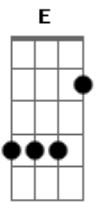

© ukulele-chords.com