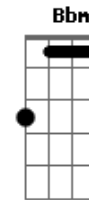

© ukulele-chords.com