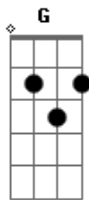

Lady Gaga - Wonderful

Tom: D

(intro) D 2x

D A
If I fell in love you,
E G
would you understand me dear,
E
love is weird.
D A
I coloured you a valentine,
G
struggled just to stay inside the lines,
E
I loose my mind.

Bm Bbm D A
Bm Bbm D A G Gm

Acordes

© ukulele-chords.com

© ukulele-chords.com

© ukulele-chords.com

© ukulele-chords.com

© ukulele-chords.com

© ukulele-chords.com