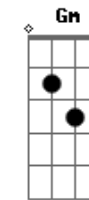

© ukulele-chords.com