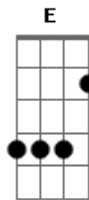

Lady Gaga - Wonderful

Tom: D

(intro) D 2x

D A
If I fell in love you,
E G
would you understand me dear,
E
love is weird.
D A
I coloured you a valentine,
G
struggled just to stay inside the lines,
E
I loose my mind.

Bm Bbm D A
Bm Bbm D A G Gm

Acordes

© ukulele-chords.com

© ukulele-chords.com

© ukulele-chords.com

© ukulele-chords.com

© ukulele-chords.com

© ukulele-chords.com