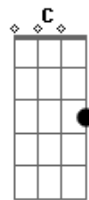

© ukulele-chords.com