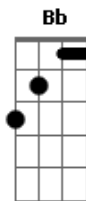

© ukulele-chords.com