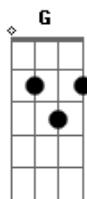

Lana Del Rey - Poetry In Motion

tom:
Ab (forma dos acordes no tom de G)
Capostrate na 1ª casa

[Verse 1]

A Gbm
Winter's coming in the air tonight
E Bm
Feel it blowin' off the park
A Gbm
But that don't mean that we can't take a ride
E Bm
60 Miles to seaside heights

[Pre-Chorus]

E Bm
I want the same old thing again, 'cause it don't feel old
E Bm
That there's no need to reinvent you, you're sensational

[Chorus]

A Gbm
You're poetry in motion, swinging with your saxophone in the rain

Mm, mm-mm, mm, mm-mm

Gbm
Mm, mm-mm, mm, mm-mm

Mm, mm-mm, mm, mm-mm

Bm
Mm, mm-mm, mm, mm-mm

E
Mm, mm-mm

Acordes

© ukulele-chords.com

© ukulele-chords.com