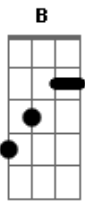

Lana Del Rey - Try Tonight

Tom: B

B Ebm
Can't put my finger on it

B Ebm
but i know i want it

Abm Ebm Gb
I'm willing to try another way

Abm Ebm Gb
that is if i get by another day

Abm
Back and forth, i don't know
B Ebm Abm
get anywhere, and i've been searching
B Ebm
Everywhere

B Ebm
he'll try tonight

B Ebm
Just try tonight

B Ebm
happy as the moon shine

B Ebm
Shifting in the night time

Abm Ebm Gb
clichés find a home inside of him

Abm Ebm Gb

When he enters all of the lights go dim

Abm B Ebm
he's so sure he's got a tragic lifestyle

Abm B Ebm
And i'm so sure i can, make that man smile

B Ebm
he'll try tonight

B Ebm
Just try tonight

B Ebm
a dark room in the nighttime

B Ebm
Is how he spends all his time

Abm Ebm Gb
if he could go on without your help

Abm Ebm Gb
Then he would do it all by himself

Abm B Ebm
but i don't think he got, strength to muster

Abm B Ebm
And he don't got a lot, lack of luster

B Ebm B Ebm
he'll try tonight, tonight i'll get high

B Ebm B Ebm
but he will, he will, he will, yes he will.

Acordes