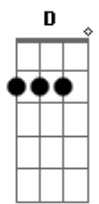

Laufey - Carousel

tom:
D

Intro: D D

D D
Badadum-badadum-badadum-badada

[Primeira Parte]

A7 A7
My life is a circus
A7 D Db6 D
Hold on for all I bring with me
A7 A7
You make me nervous
A7 D Db D
Take my sincere apology
G Db G Db
For all of my oddities
G Db G Db
My recurring comedies
A7 A7
I know I'm on a

[Refrão]

D D D D
Carousel spinning around
Gb Gb7
Floating up and down
Gb Gb7
Nowhere to go
G
Will you break the spell?
Gm D D
Tether me to your ground
D D
Such a spectacle
D D
You signed up for one hell of a
Gb Gb7
One man show
Gb Gb7
Tangled in ribbons
D
A lifelong role
Ab G
Aren't you sorry that you fell?

Acordes

© ukulele-chords.com