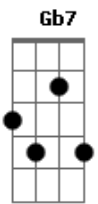

# Laufey - Carousel

tom:  
D

Intro: D D

D D  
Badadum-badadum-badadum-badada

[Primeira Parte]

A7 A7  
My life is a circus  
A7 D Db6 D  
Hold on for all I bring with me  
A7 A7  
You make me nervous  
A7 D Db D  
Take my sincere apology  
G Db G Db  
For all of my oddities  
G Db G Db  
My recurring comedies  
A7 A7  
I know I'm on a

[Refrão]

D D D D  
Carousel spinning around  
Gb Gb7  
Floating up and down  
Gb Gb7  
Nowhere to go  
G  
Will you break the spell?  
Gm D D  
Tether me to your ground  
D D  
Such a spectacle  
D D  
You signed up for one hell of a  
Gb Gb7  
One man show  
Gb Gb7  
Tangled in ribbons  
D  
A lifelong role  
Ab G  
Aren't you sorry that you fell?

© ukulele-chords.com

© ukulele-chords.com

Gm D D  
Onto this carousel

[Segunda Parte]

A7 A7  
The city of acrobats  
A7 D Db6 D  
Of clowns and illusory traps with me  
A7 A7  
Was losing its wonder  
A7 D Db6 D  
I thought I would go under till we met  
G Db G Db  
I'm waiting for you to see  
G Db G Db  
The things that are wrong with me  
A7 A7  
Before you're on my

[Refrão]

D D D D  
Carousel spinning around  
Gb Gb7  
Floating up and down  
Gb Gb7  
Nowhere to go  
G  
Will you break the spell?  
Gm D D  
Tether me to your ground  
D D  
Such a spectacle  
D D  
You signed up for one hell of a  
Gb Gb7  
One man show  
Gb Gb7  
Tangled in ribbons  
D  
A lifelong role  
Ab G  
Aren't you sorry that you fell?  
Gm D D  
Onto this carousel