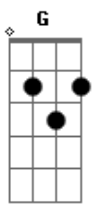

© ukulele-chords.com