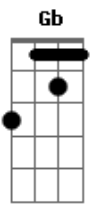

© ukulele-chords.com