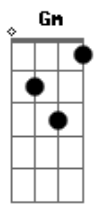

© ukulele-chords.com