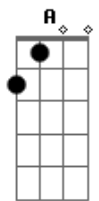

C2 G

Presents her with the pictures and says
?These are just ghosts that broke my heart before I met you.
These are just ghosts that broke my heart before I met you?

C2 G

Opened up his little heart
Unlocked the lock that kept it dark
And read a written warning
Saying ?I?m still mourning
Over ghosts
Over ghosts
Over ghosts
Over ghosts that broke my heart before I met you?

[Chorus]

Em G

Lover, please do not
Fall to your knees
It?s not
Like I believe in
Everlasting love

[Verse]

C2 G

He went crazy at nineteen
Said he?d lost all his self esteem
And couldn?t understand why he was crying

C2 G

He would stare at empty chairs
Think of the ghosts that once sat there
The ghosts who broke his heart.
All the ghosts that broke my heart
The ghosts that broke his heart
All the ghosts that broke my heart
the ghosts the ghosts the ghosts the ghosts the ghosts
The ghosts that broke my heart before I met you

Lover, please do not
Fall to your knees
It?s not
Like I believe in
Everlasting love

[Chorus]

Am Bm Am Am

He says ?I?m so lost,
Not at all well?

C E F C

Oooh
Oooh
Do as though there is nothing left to be
Turned out I?d been following him and he?d been following me
Do as though after it was over
We were just two lovers crying on each others shoulders
And i said

Em G

"Lover please do not
Fall to your knees
It?s not
Like I believe in
Everlasting love

Lover please do not
Fall to your knees
It?s not
Like I believe in
Everlasting love

[end on] **G**

Acordes

© ukulele-chords.com