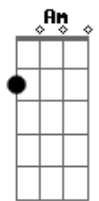

© ukulele-chords.com